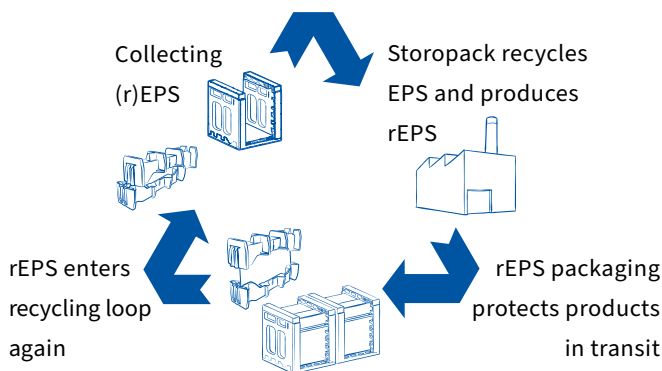

MOLDING

rEPS

EPS MADE FROM 100 PERCENT
RECYCLED MATERIAL

STOROpack

PERFECT PROTECTIVE PACKAGING

rEPS MEANS CUSTOMIZED YET SUSTAINABLE PACKAGING.

rEPS (recycled expanded polystyrene) is made from 100 per- cent recycled post-consumer EPS waste. Up to 100 percent of this material can be used to make new protective packaging. As such, rEPS represents an exceptionally attractive solution for companies that wish to ship their goods precisely and

safely while taking sustainability seriously. rEPS retains the packaging properties of conventional EPS and is therefore ide- ally suited as transport packaging for sensitive products that require customized protection.

rEPS AT A GLANCE

- ▶ CONSISTS OF 100% RECYCLED EPS
- ▶ THE PROTECTIVE PACKAGING CAN BE PRODUCED WITH UP TO 100% OF THIS RAW MATERIAL
- ▶ SIMPLE AND EFFICIENT CYCLE FOR EPS PROTECTIVE PACKAGING
- ▶ AVAILABLE IN WHITE AND GREY
- ▶ MAINTAINS THE IMPORTANT PACKAGING PROPER- TIES OF VIRGIN EPS

SIMPLE AND EFFICIENT CYCLE

With rEPS Storopack is breaking new ground when it comes to fully closing the recycling loop for EPS protective packaging. Storopack is the first manufacturer with a fully integrated production process for the new material. Both the recycling and the production of rEPS beads take place exclusively at the company's own locations.